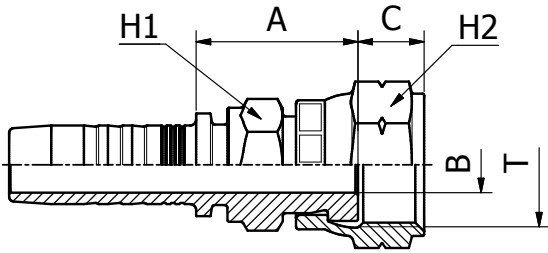

# M27411KR

**ORFS FEMALE  
SAE J516 / ISO 12151-1 SHORT TYPE  
(CRIMPED BACK-NUT)**

PART. REF.	HOSE BORE			Thread	DIMENSIONS mm						
	DN	Dash	inch		T	B	A	C	H1	H2	
M27411-04-04KR	6	- 4	1/4"	9/16" - 18	4.0	20.5	8.0	14.0	17.0		
M27411-06-06KR	10	- 6	3/8"	11/16" - 16	7.0	23.0	9.5	17.0	22.0		
M27411-08-08KR	12	- 8	1/2"	13/16" - 16	9.3	27.0	11.0	19.0	24.0		

# M22441/M22443

**45° ORFS FEMALE SWEPT ELBOW  
SAE J516 / ISO 12151-1**

PART. REF.	HOSE BORE			Thread	DIMENSIONS mm						
	DN	Dash	inch		T	B	A	C	E	H2	
M22441-08-06	12	- 8	1/2"	11/16" - 16	7.0	32.5	9.5	11.0	22.0		
M22441-12-10	19	- 12	3/4"	1" - 14	11.5	51.0	12.5	16.5	30.0		
M22441-16-12	25	- 16	1"	1.3/16" - 12	13.9	66.0	13.5	21.5	36.0		
M22443-04-04	6	- 4	1/4"	9/16" - 18	4.0	31.0	8.2	10.5	17.0		
M22443-04-06	6	- 4	1/4"	11/16" - 16	7.0	31.0	9.5	10.5	22.0		
M22443-05-06	8	- 5	5/16"	11/16" - 16	7.0	34.0	9.5	10.5	22.0		
M22443-06-06	10	- 6	3/8"	11/16" - 16	6.0	32.5	9.5	11.0	22.0		
M22443-06-08	10	- 6	3/8"	13/16" - 16	9.3	34.0	11.0	12.5	24.0		
M22443-08-08	12	- 8	1/2"	13/16" - 16	9.0	42.0	11.0	13.0	24.0		
M22443-08-10	12	- 8	1/2"	1" - 14	11.5	42.0	13.5	13.5	30.0		
M22443-08-12	12	- 8	1/2"	1.3/16" - 12	13.9	46.5	14.5	18.5	36.0		
M22443-10-10	16	- 10	5/8"	1" - 14	11.5	49.0	13.5	16.0	30.0		
M22443-10-12	16	- 10	5/8"	1.3/16" - 12	13.9	51.5	14.5	18.5	36.0		
M22443-12-12	19	- 12	3/4"	1.3/16" - 12	13.9	60.5	14.5	21.5	36.0		
M22443-12-16	19	- 12	3/4"	1.7/16" - 12	19.8	60.0	14.8	21.0	41.0		
M22443-16-16	25	- 16	1"	1.7/16" - 12	19.8	72.0	14.8	23.5	41.0		
M22443-16-20	25	- 16	1"	1.11/16" - 12	26.0	74.0	14.8	25.0	50.0		
M22443-20-20	31	- 20	1.1/4"	1.11/16" - 12	26.0	82.0	14.8	27.0	50.0		
M22443-24-24	38	- 24	1.1/2"	2" - 12	32.0	98.0	14.8	31.5	60.0		