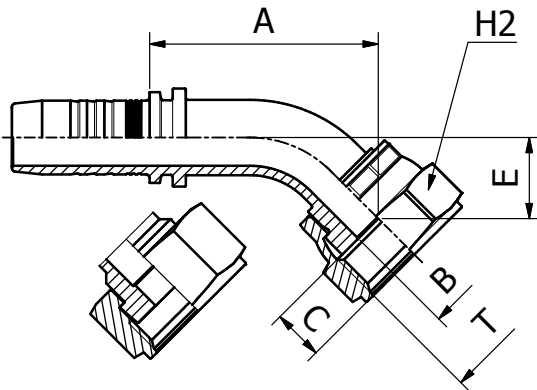

M27411KR

**ORFS FEMALE
SAE J516 / ISO 12151-1 SHORT TYPE
(CRIMPED BACK-NUT)**

PART. REF.	HOSE BORE			Thread	DIMENSIONS mm						
	DN	Dash	inch		T	B	A	C	H1	H2	
M27411-04-04KR	6	- 4	1/4"	9/16" - 18	4.0	20.5	8.0	14.0	17.0		
M27411-06-06KR	10	- 6	3/8"	11/16" - 16	7.0	23.0	9.5	17.0	22.0		
M27411-08-08KR	12	- 8	1/2"	13/16" - 16	9.3	27.0	11.0	19.0	24.0		

FITTINGS 134